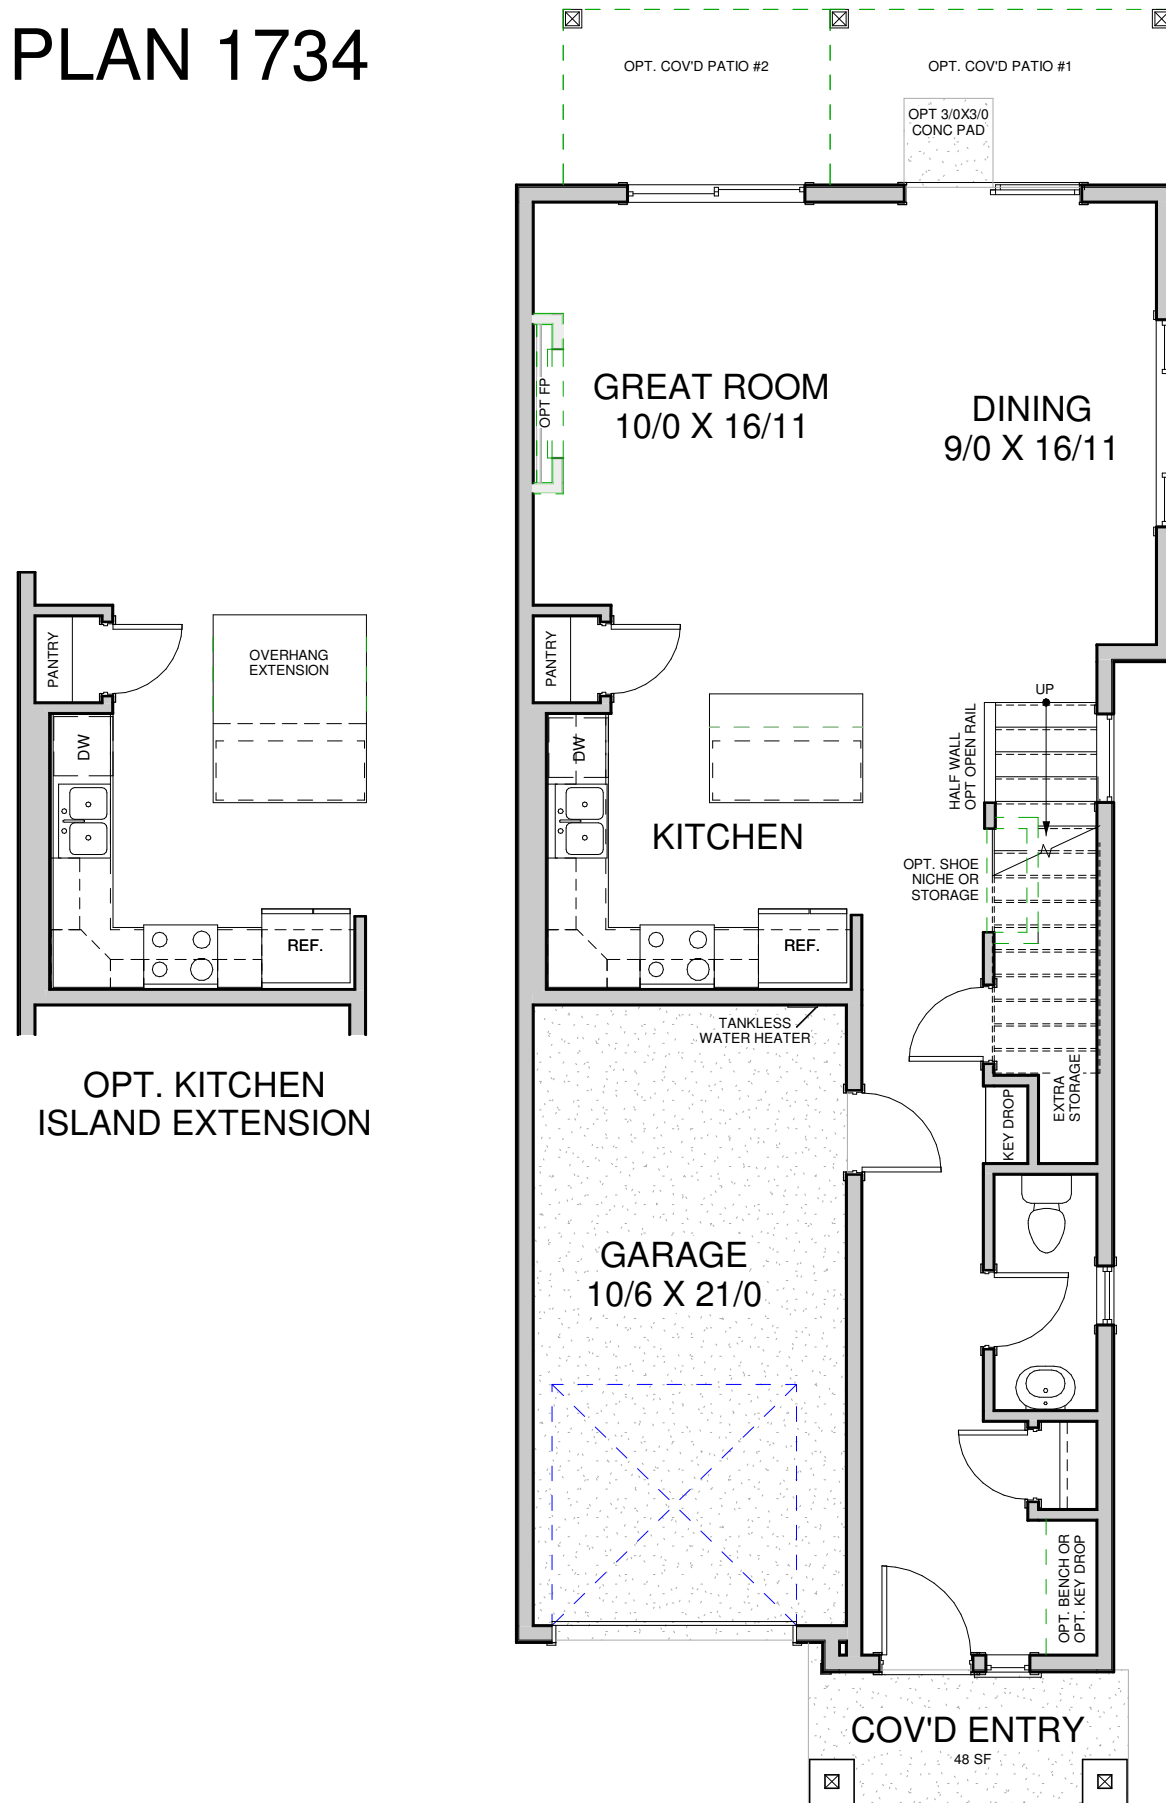

PLAN 1734

MAIN FLOOR - 782 SF

SIDE WINDOWS AVAILABLE ON END UNITS ONLY

UPPER FLOOR - 952 SF

SIDE WINDOWS AVAILABLE ON END UNITS ONLY