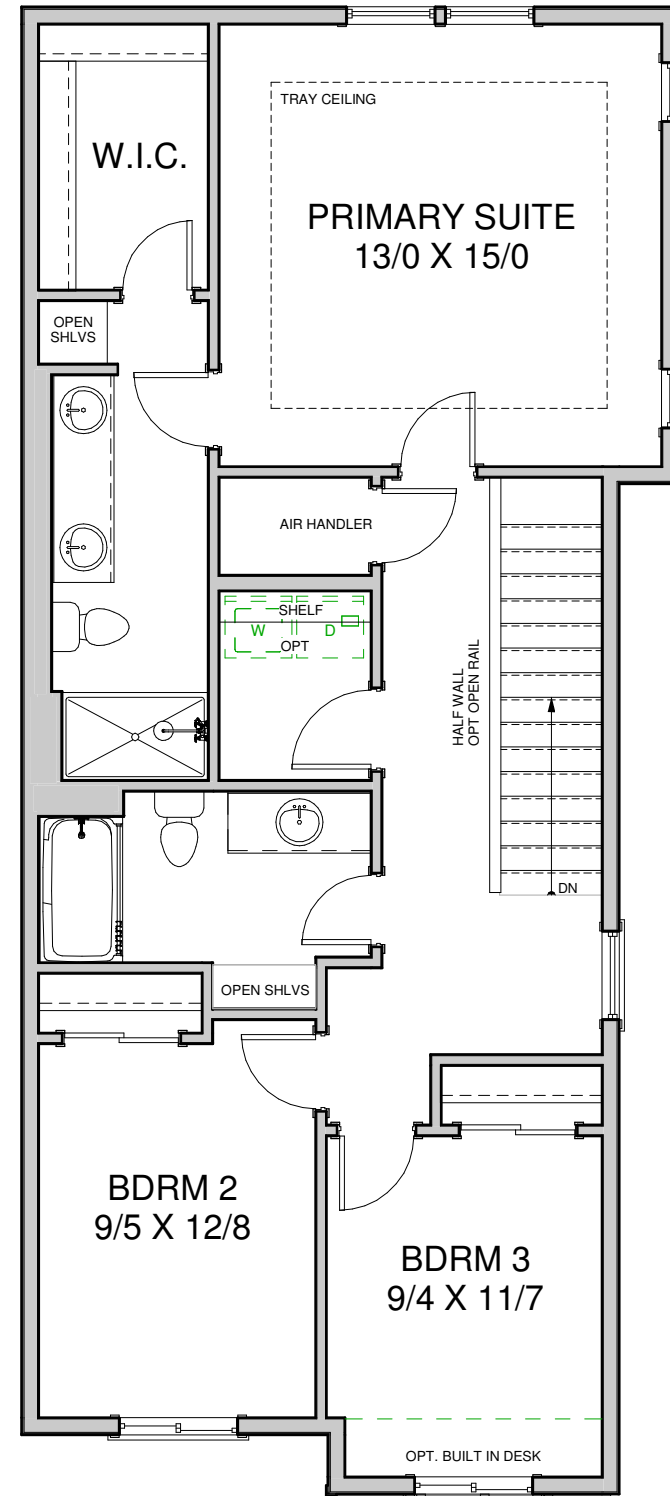

PLAN 1734

MAIN FLOOR - 782 SF

SIDE WINDOWS AVAILABLE ON END UNITS ONLY

UPPER FLOOR - 952 SF

SIDE WINDOWS AVAILABLE ON END UNITS ONLY