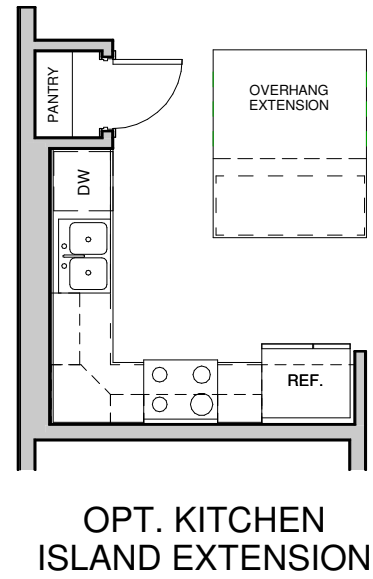

PLAN 1734

MAIN FLOOR - 782 SF

SIDE WINDOWS AVAILABLE ON END UNITS ONLY

UPPER FLOOR - 952 SF

SIDE WINDOWS AVAILABLE ON END UNITS ONLY