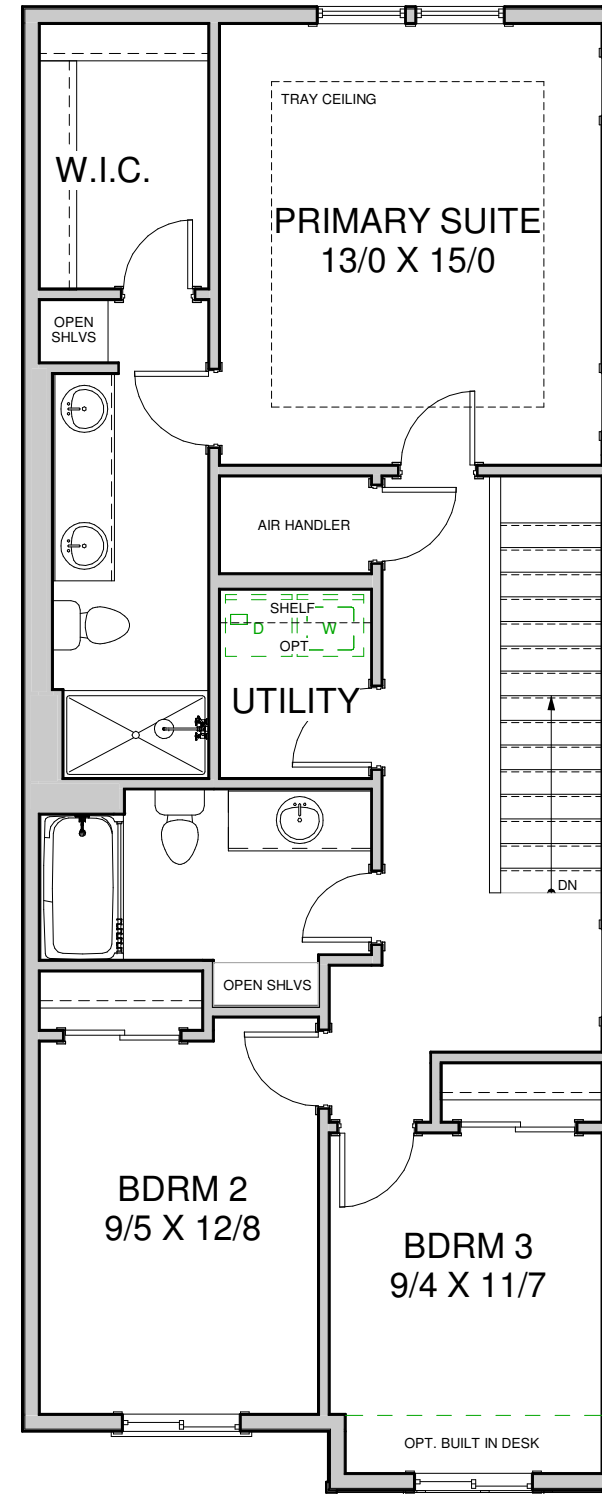

PLAN 1674

MAIN FLOOR - 751 SF

SIDE WINDOWS AVAILABLE ON END UNITS ONLY

UPPER FLOOR - 923 SF

SIDE WINDOWS AVAILABLE ON END UNITS ONLY