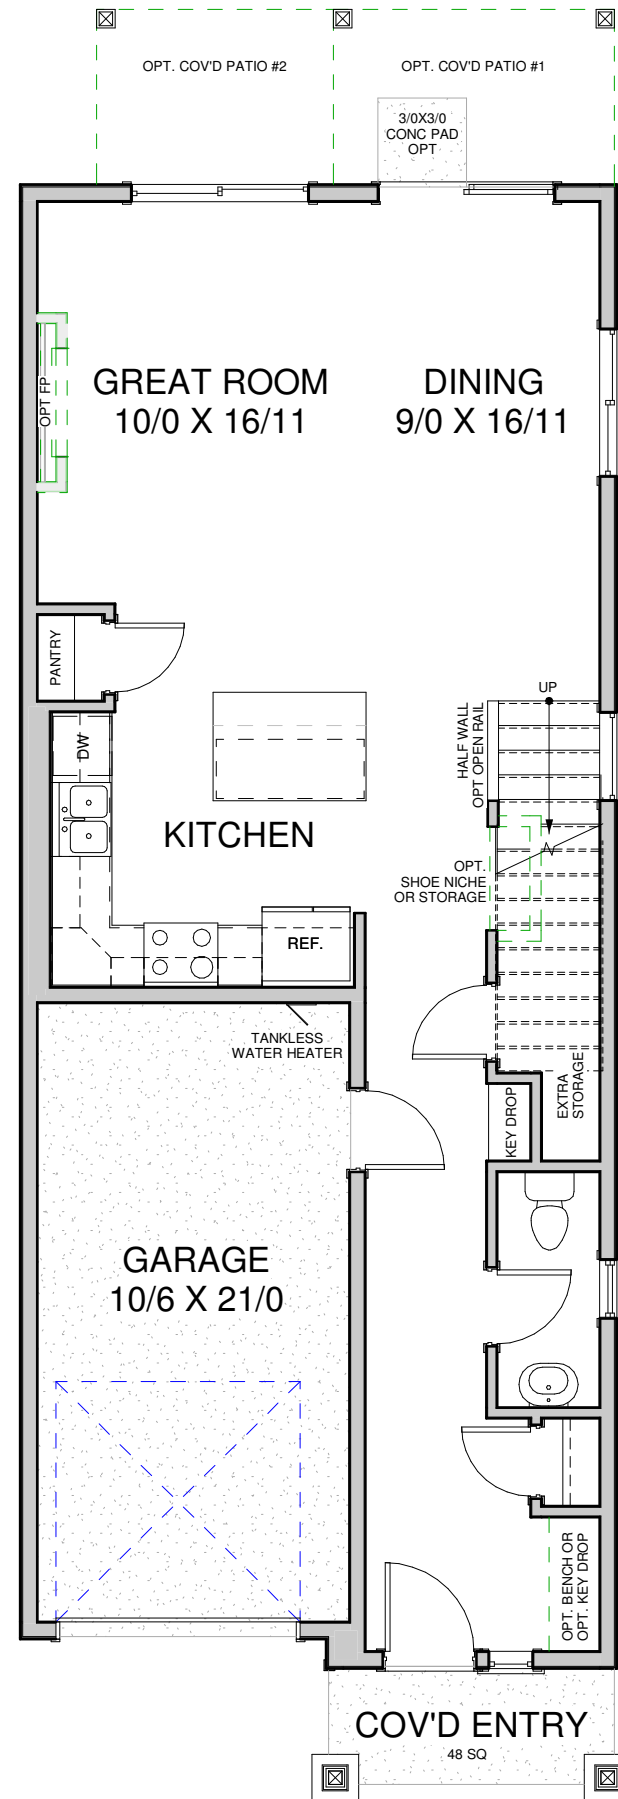

PLAN 1674

MAIN FLOOR - 751 SF

SIDE WINDOWS AVAILABLE ON END UNITS ONLY

UPPER FLOOR - 923 SF

SIDE WINDOWS AVAILABLE ON END UNITS ONLY