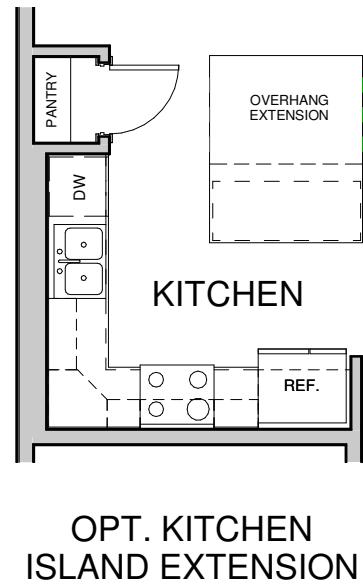

PLAN 1674

MAIN FLOOR - 751 SF

SIDE WINDOWS AVAILABLE ON END UNITS ONLY

UPPER FLOOR - 923 SF

SIDE WINDOWS AVAILABLE ON END UNITS ONLY