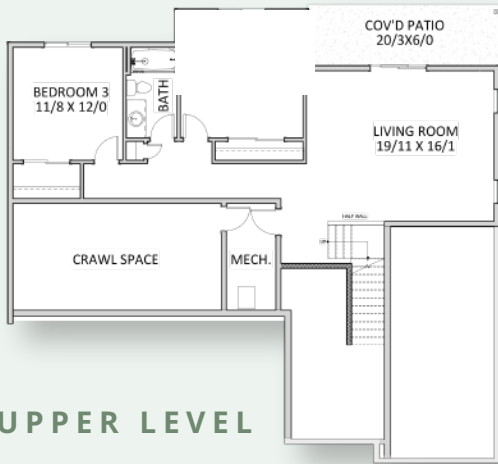

The 2821 Floor Plan.

HOLTHOMES
Built for the Pacific Northwest

Elevation A

Elevation B

Elevation D

SQUARE FEET:

2,821

STORIES:

Built for the Pacific Northwest

SQUARE FEET: **2,821**

STORIES: **2**

BEDROOMS: **3**

BATHS: **3**

GARAGE CAPACITY: **3**

Floor plans are computer generated and actual construction may vary. Pricing, dimensions, exteriors and specifications are subject to change. Plans and finishes vary from one community to another. Ask your sales agent for more information.