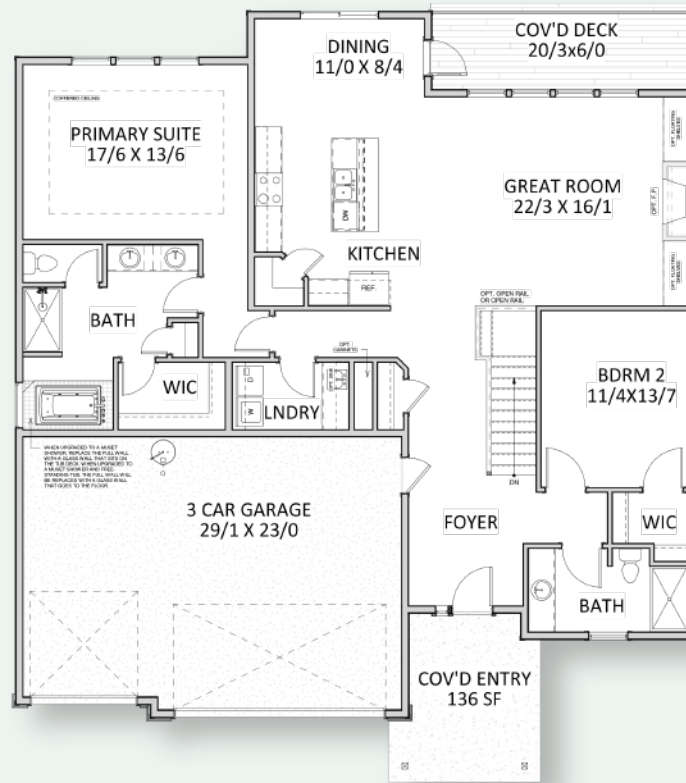

The 2821 Floor Plan.

HOLTHOMES
Built for the Pacific Northwest

Elevation A

Elevation B

Elevation D

SQUARE FEET:

2,821

STORIES:

2

BEDROOMS:

3

BATHS:

3

GARAGE CAPACITY:

3

HOLTHOMES

Built for the Pacific Northwest

SQUARE FEET: **2,821**

STORIES: **2**

BEDROOMS: **3**

BATHS: **3**

GARAGE CAPACITY: **3**

Floor plans are computer generated and actual construction may vary. Pricing, dimensions, exteriors and specifications are subject to change. Plans and finishes vary from one community to another. Ask your sales agent for more information.