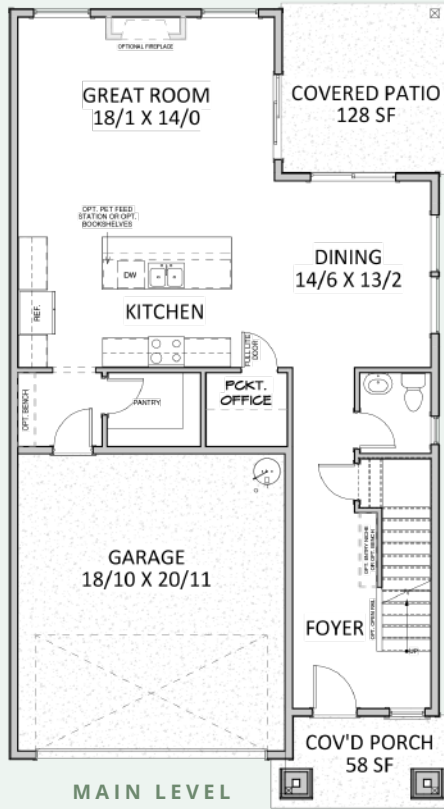

The 2184 Floor Plan.

HOLTHOMES
Built for the Pacific Northwest

SQUARE FEET:

2,184

STORIES:

2

BEDROOMS:

3-4

BATHS:

2.5

GARAGE CAPACITY:

2

HOLT HOMES

Built for the Pacific Northwest

SQUARE FEET: **2,184**

STORIES: **2**

BEDROOMS: **3-4**

BATHS: **2.5**

GARAGE CAPACITY: **2**

Floor plans are computer generated and actual construction may vary. Pricing, dimensions, exteriors and specifications are subject to change. Plans and finishes vary from one community to another. Ask your sales agent for more information.