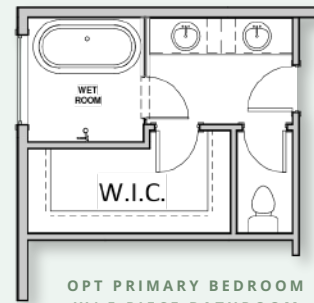

Floor plans are computer generated and actual construction may vary. Pricing, dimensions, exteriors and specifications are subject to change. Plans and finishes vary from one community to another. Ask your sales agent for more information.

CCB: 133921
WAWI882ML

To learn more about this floor plan please visit our website holthomes.com/floorplans.