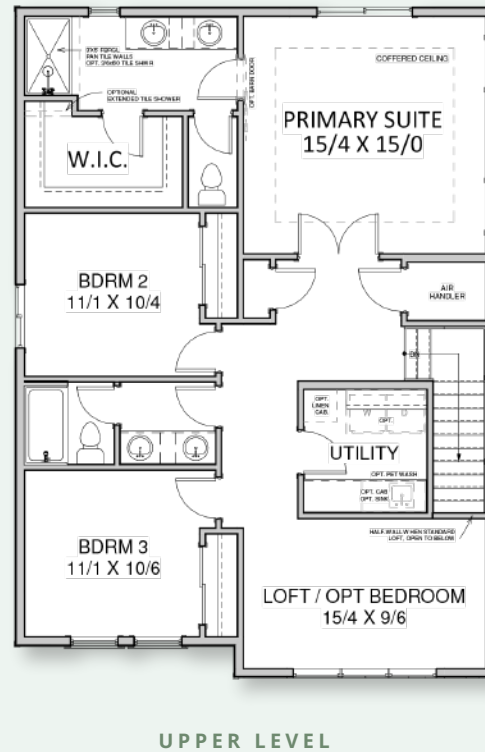

The 2184 Floor Plan.

HOLTHOMES
Built for the Pacific Northwest

SQUARE FEET:

2,184

STORIES:

2

BEDROOMS:

3-4

BATHS:

2.5

GARAGE CAPACITY:

2

HOLT HOMES

Built for the Pacific Northwest

SQUARE FEET: **2,184**

STORIES: **2**

BEDROOMS: **3-4**

BATHS: **2.5**

GARAGE CAPACITY: **2**

Floor plans are computer generated and actual construction may vary. Pricing, dimensions, exteriors and specifications are subject to change. Plans and finishes vary from one community to another. Ask your sales agent for more information.