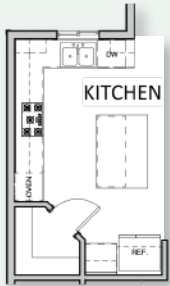

BATHS:

2.5

GARAGE CAPACITY:

2

HOLTHOMES

Built for the Pacific Northwest

SQUARE FEET: **1,890**

STORIES: **2**

BEDROOMS: **3**

BATHS: **2.5**

GARAGE CAPACITY: **2**

OPT GOURMET KITCHEN

MAIN LEVEL

UPPER LEVEL

Floor plans are computer generated and actual construction may vary. Pricing, dimensions, exteriors and specifications are subject to change. Plans and finishes vary from one community to another. Ask your sales agent for more information.