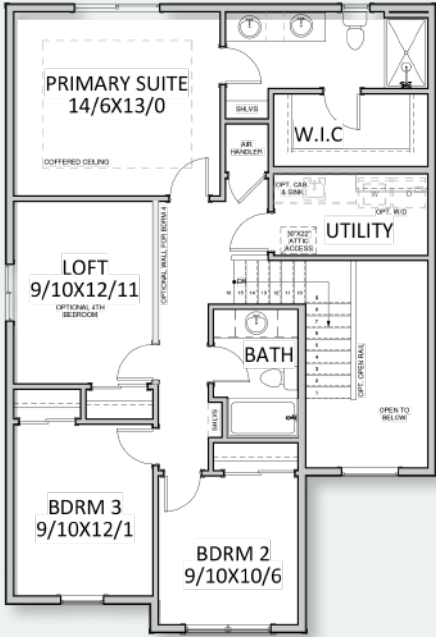

The 1890 Floor Plan.

HOLTHOMES
Built for the Pacific Northwest

SQUARE FEET:

1,890

STORIES:

2

BEDROOMS:

3

BATHS:

2.5

GARAGE CAPACITY:

2

HOLTHOMES

Built for the Pacific Northwest

SQUARE FEET: **1,890**

STORIES: **2**

BEDROOMS: **3**

BATHS: **2.5**

GARAGE CAPACITY: **2**

OPT GOURMET KITCHEN

MAIN LEVEL

UPPER LEVEL

Floor plans are computer generated and actual construction may vary. Pricing, dimensions, exteriors and specifications are subject to change. Plans and finishes vary from one community to another. Ask your sales agent for more information.