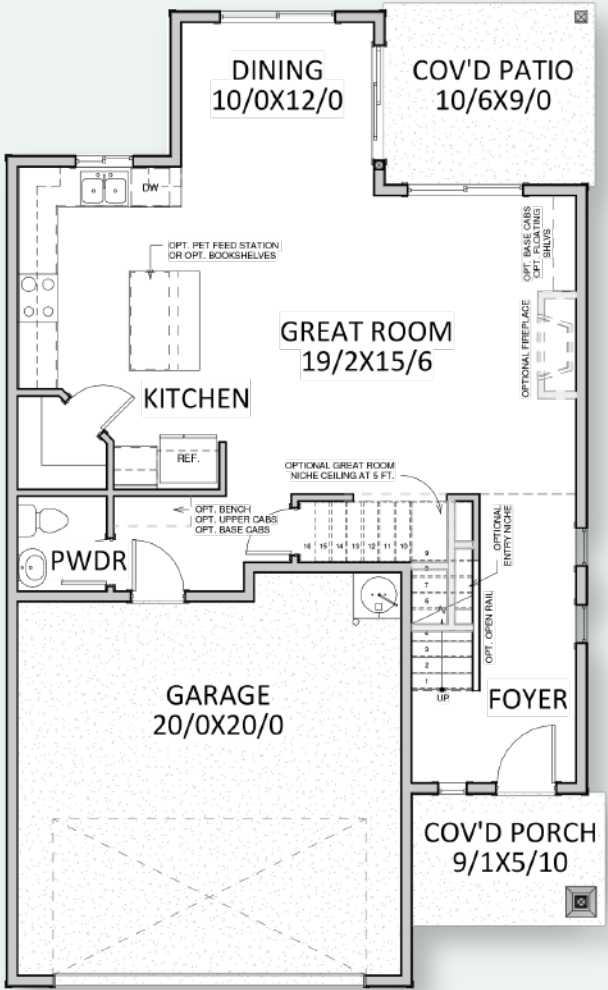

The 1890 Floor Plan.

HOLTHOMES
Built for the Pacific Northwest

SQUARE FEET:

1,890

STORIES:

2

BEDROOMS:

3

BATHS:

2.5

GARAGE CAPACITY:

2

HOLTHOMES

Built for the Pacific Northwest

SQUARE FEET: **1,890**

STORIES: **2**

BEDROOMS: **3**

BATHS: **2.5**

GARAGE CAPACITY: **2**

OPT GOURMET KITCHEN

MAIN LEVEL

UPPER LEVEL

Floor plans are computer generated and actual construction may vary. Pricing, dimensions, exteriors and specifications are subject to change. Plans and finishes vary from one community to another. Ask your sales agent for more information.