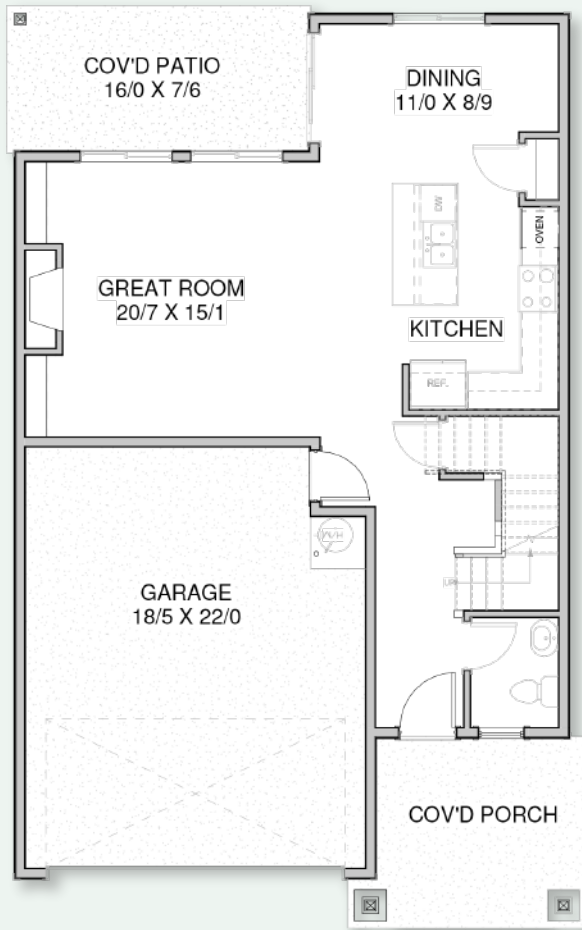

The 1649 Floor Plan.

HOLTHOMES
Built for the Pacific Northwest

SQUARE FEET:

1,649

STORIES:

2

BEDROOMS:

3

BATHS:

2.5

GARAGE CAPACITY:

2

HOLTHOMES

Built for the Pacific Northwest

MAIN LEVEL

OPT GOURMET KITCHEN

OPT MUDBATH

UPPER LEVEL

SQUARE FEET:

1,649

STORIES:

2

BEDROOMS:

3