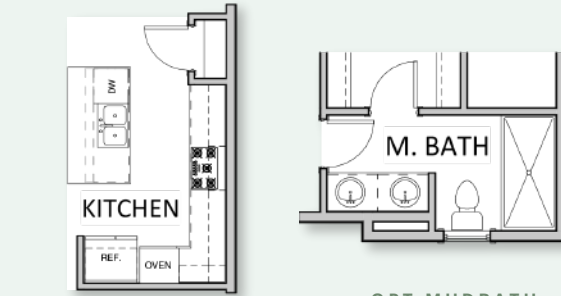

BATHS:

2.5

GARAGE CAPACITY:

2

HOLTHOMES

Built for the Pacific Northwest

MAIN LEVEL

OPT GOURMET KITCHEN

OPT MUDBATH

UPPER LEVEL

SQUARE FEET:

1,649

STORIES:

2

BEDROOMS:

3