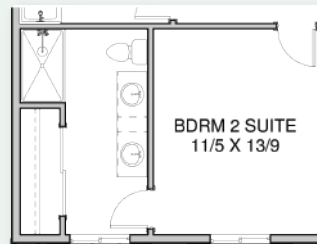

# HOLTHOMES

Built for the Pacific Northwest

FIRST FLOOR

SECOND FLOOR

OPT GOURMET KITCHEN

OPT BEDROOM W/ SUITE

SQUARE FEET: **1,857**

STORIES: **2**

BEDROOMS: **3-4**

BATHS: **2.5**

GARAGE CAPACITY: **2**

Floor plans are computer generated and actual construction may vary. Pricing, dimensions, exteriors and specifications are subject to change.  
Plans and finishes vary from one community to another. Ask your sales agent for more information.

# The 1857 Floor Plan.

**HOLTHOMES**  
Built for the Pacific Northwest

**Elevation A**

**Elevation B**

**Elevation C**

SQUARE FEET:

**1,857**

STORIES: