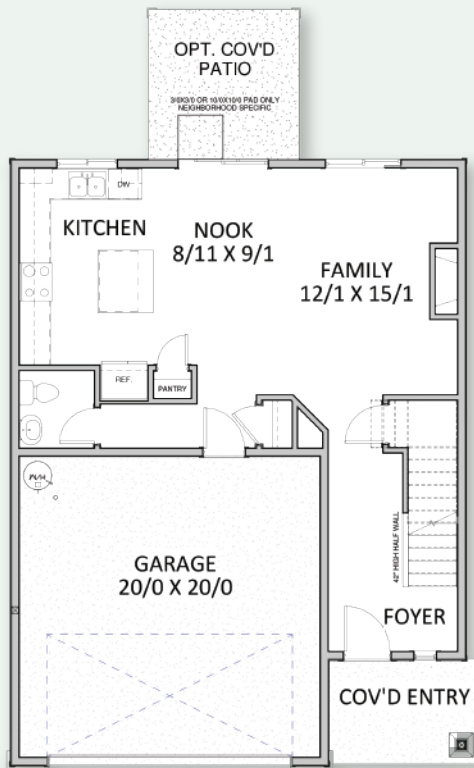

# HOLTHOMES

Built for the Pacific Northwest

FIRST FLOOR

SECOND FLOOR

OPT GOURMET KITCHEN

OPT BEDROOM W/ SUITE

SQUARE FEET: **1,857**

STORIES: **2**

BEDROOMS: **3-4**

BATHS: **2.5**

GARAGE CAPACITY: **2**

Floor plans are computer generated and actual construction may vary. Pricing, dimensions, exteriors and specifications are subject to change.  
Plans and finishes vary from one community to another. Ask your sales agent for more information.

# The 1857 Floor Plan.

**HOLTHOMES**  
Built for the Pacific Northwest

**Elevation A**

**Elevation B**

**Elevation C**

SQUARE FEET:

**1,857**

STORIES: