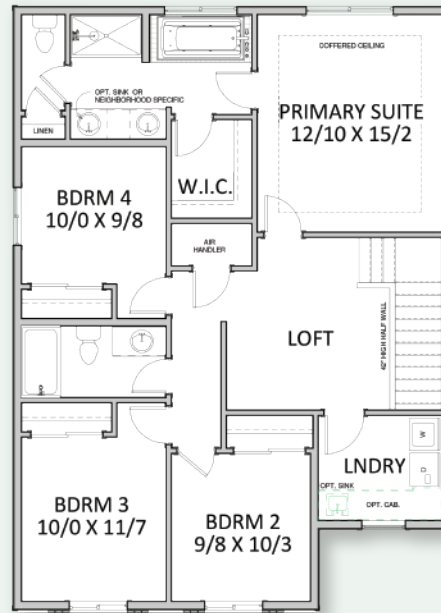

# HOLTHOMES

Built for the Pacific Northwest

FIRST FLOOR

SECOND FLOOR

OPT GOURMET KITCHEN

OPT BEDROOM W/ SUITE

SQUARE FEET: **1,857**

STORIES: **2**

BEDROOMS: **3-4**

BATHS: **2.5**

GARAGE CAPACITY: **2**

Floor plans are computer generated and actual construction may vary. Pricing, dimensions, exteriors and specifications are subject to change.  
Plans and finishes vary from one community to another. Ask your sales agent for more information.

# The 1857 Floor Plan.

**HOLTHOMES**  
Built for the Pacific Northwest

**Elevation A**

**Elevation B**

**Elevation C**

SQUARE FEET:

**1,857**

STORIES: