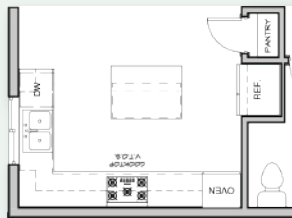

# HOLTHOMES

Built for the Pacific Northwest

FIRST FLOOR

SECOND FLOOR

OPT GOURMET KITCHEN

OPT BEDROOM W/ SUITE

SQUARE FEET: **1,857**

STORIES: **2**

BEDROOMS: **3-4**

BATHS: **2.5**

GARAGE CAPACITY: **2**

Floor plans are computer generated and actual construction may vary. Pricing, dimensions, exteriors and specifications are subject to change.  
Plans and finishes vary from one community to another. Ask your sales agent for more information.

# The 1857 Floor Plan.

**HOLTHOMES**  
Built for the Pacific Northwest

**Elevation A**

**Elevation B**

**Elevation C**

SQUARE FEET:

**1,857**

STORIES: