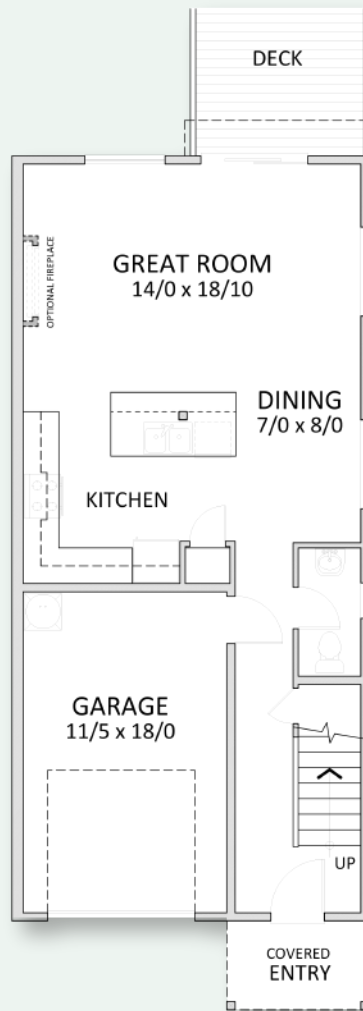

The 1520 Floor Plan.

HOLTHOMES
Built for the Pacific Northwest

SQUARE FEET:

1,520

STORIES:

2

BEDROOMS:

3

BATHS:

2.5

GARAGE CAPACITY:

1

UPDATED: 09/17/2024

FIND HOME: holthomes.com/floorplans

HOLTHOMES

Built for the Pacific Northwest

MAIN LEVEL

UPPER LEVEL

SQUARE FEET: **1,520**

STORIES: **2**

BEDROOMS: **3**

BATHS: **2.5**

GARAGE CAPACITY: **1**

Floor plans are computer generated and actual construction may vary. Pricing, dimensions, exteriors and specifications are subject to change. Plans and finishes vary from one community to another. Ask your sales agent for more information.