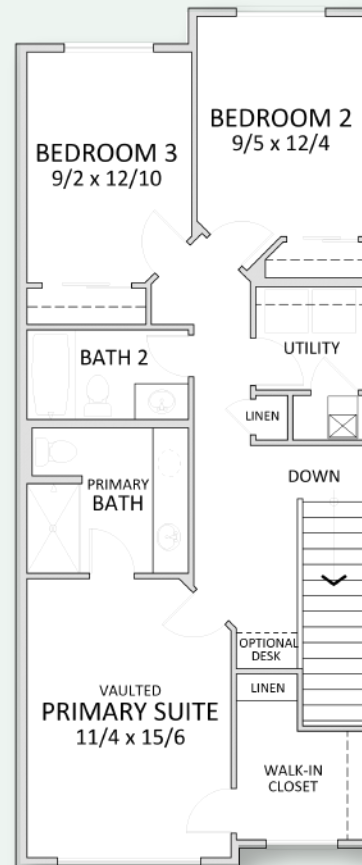

The 1520 Floor Plan.

HOLTHOMES
Built for the Pacific Northwest

SQUARE FEET:

1,520

STORIES:

2

BEDROOMS:

3

BATHS:

2.5

GARAGE CAPACITY:

1

UPDATED: 09/17/2024

FIND HOME: holthomes.com/floorplans

HOLTHOMES

Built for the Pacific Northwest

MAIN LEVEL

UPPER LEVEL

SQUARE FEET: **1,520**

STORIES: **2**

BEDROOMS: **3**

BATHS: **2.5**

GARAGE CAPACITY: **1**

Floor plans are computer generated and actual construction may vary. Pricing, dimensions, exteriors and specifications are subject to change. Plans and finishes vary from one community to another. Ask your sales agent for more information.