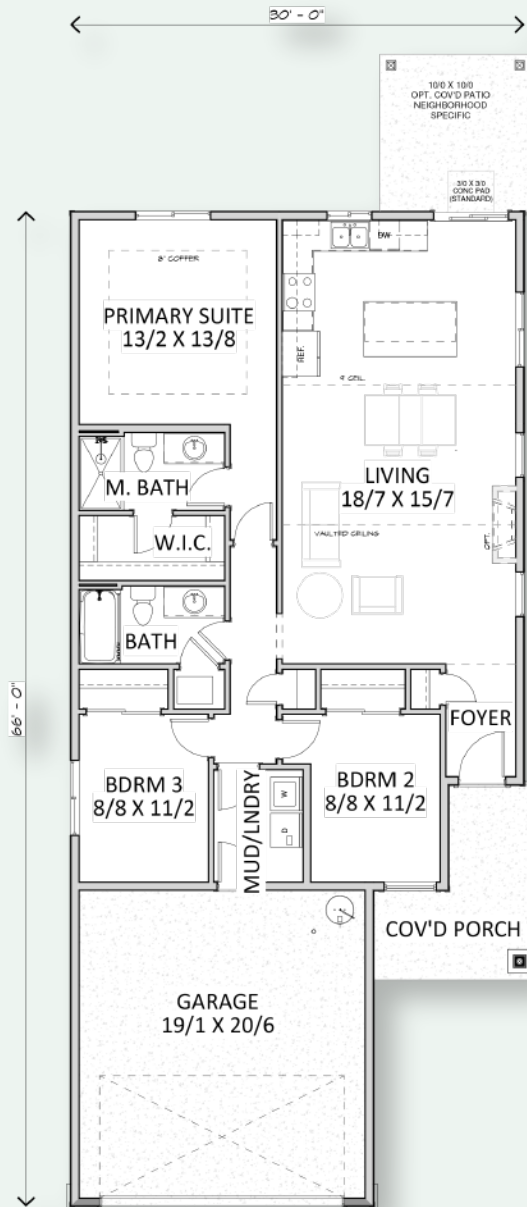

The 1315 Floor Plan.

HOLTHOMES
Built for the Pacific Northwest

Elevation A

Elevation B

SQUARE FEET:

1,315

STORIES:

1

BEDROOMS:

3

BATHS:

2

GARAGE CAPACITY:

2

Updated 11/18/2024

FIND HOME: holthomes.com/floorplans

HOLTHOMES

Built for the Pacific Northwest

SQUARE FEET: **1,315**

STORIES: **1**

BEDROOMS: **3**

BATHS: **2**

GARAGE CAPACITY: **2**

Floor plans are computer generated and actual construction may vary. Pricing, dimensions, exteriors and specifications are subject to change. Plans and finishes vary from one community to another. Ask your sales agent for more information.