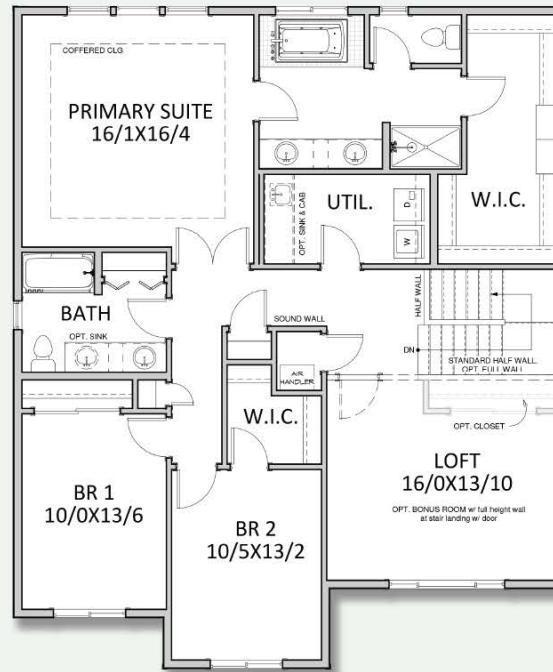

The 2676 Floor Plan.

HOLTHOMES
Built for the Pacific Northwest

Elevation A

Elevation B

SQUARE FEET:

2,676

STORIES:

2

BEDROOMS:

3-4

BATHS:

3

GARAGE CAPACITY:

2

FIND HOME: holthomes.com/floorplans

HOLTHOMES

Built for the Pacific Northwest

SQUARE FEET: **2,676**

STORIES: **2**

BEDROOMS: **3-4**

BATHS: **3**

GARAGE CAPACITY: **2**

Floor plans are computer generated and actual construction may vary. Pricing, dimensions, exteriors and specifications are subject to change. Plans and finishes vary from one community to another. Ask your sales agent for more information.