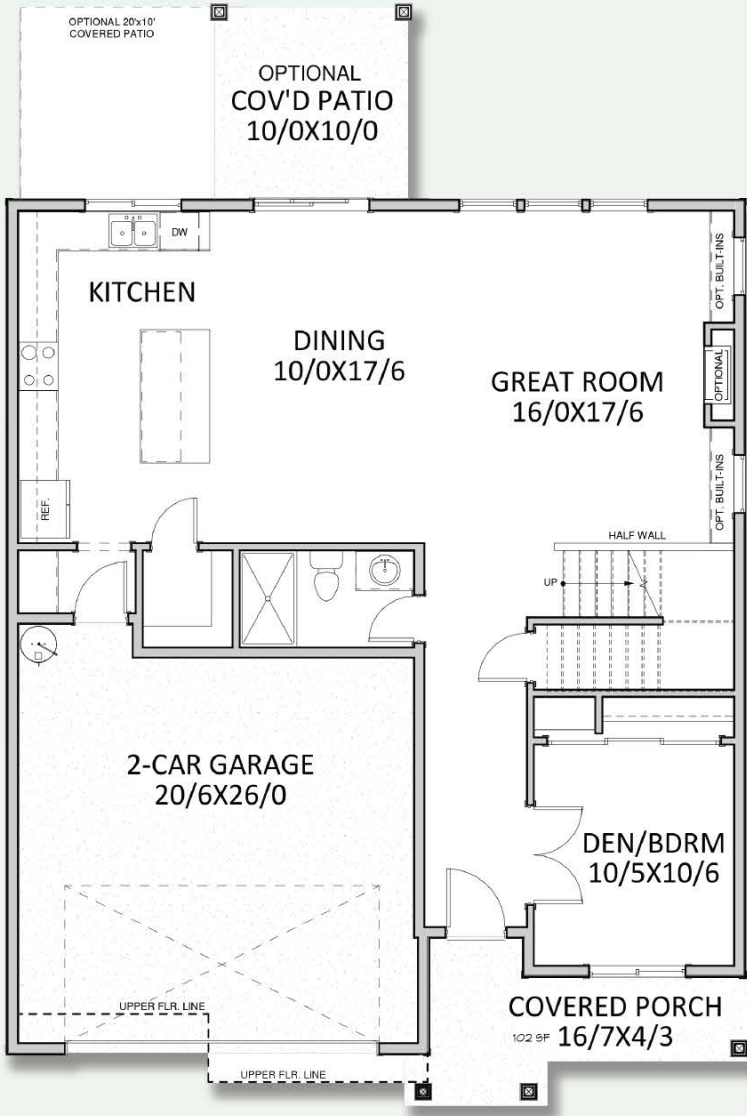

The 2676 Floor Plan.

HOLTHOMES
Built for the Pacific Northwest

Elevation A

Elevation B

SQUARE FEET:

2,676

STORIES:

2

BEDROOMS:

3-4

BATHS:

3

GARAGE CAPACITY:

2

FIND HOME: holthomes.com/floorplans

HOLTHOMES

Built for the Pacific Northwest

SQUARE FEET: **2,676**

STORIES: **2**

BEDROOMS: **3-4**

BATHS: **3**

GARAGE CAPACITY: **2**

Floor plans are computer generated and actual construction may vary. Pricing, dimensions, exteriors and specifications are subject to change. Plans and finishes vary from one community to another. Ask your sales agent for more information.