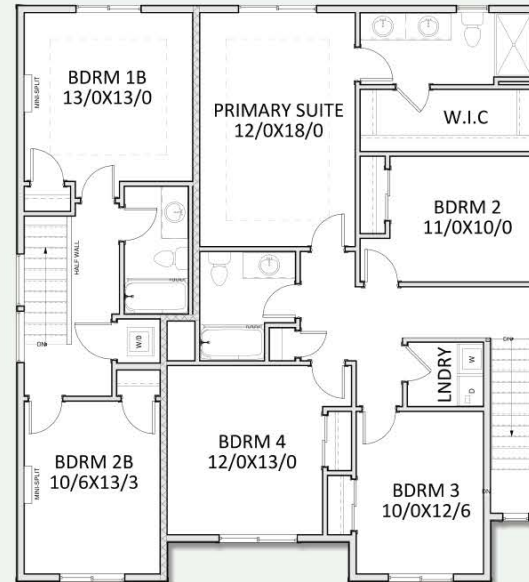

The 2879 Floor Plan.

HOLTHOMES
Built for the Pacific Northwest

Elevation A

Elevation C

SQUARE FEET:

2,879

STORIES:

2

BEDROOMS:

6

BATHS:

3.5

GARAGE CAPACITY:

3

FIND HOME: holthomes.com/floorplans

HOLTHOMES

Built for the Pacific Northwest

SQUARE FEET:

2,879

STORIES:

2

BEDROOMS:

6

BATHS:

3.5

GARAGE CAPACITY:

3

Floor plans are computer generated and actual construction may vary. Pricing, dimensions, exteriors and specifications are subject to change. Plans and finishes vary from one community to another. Ask your sales agent for more information.