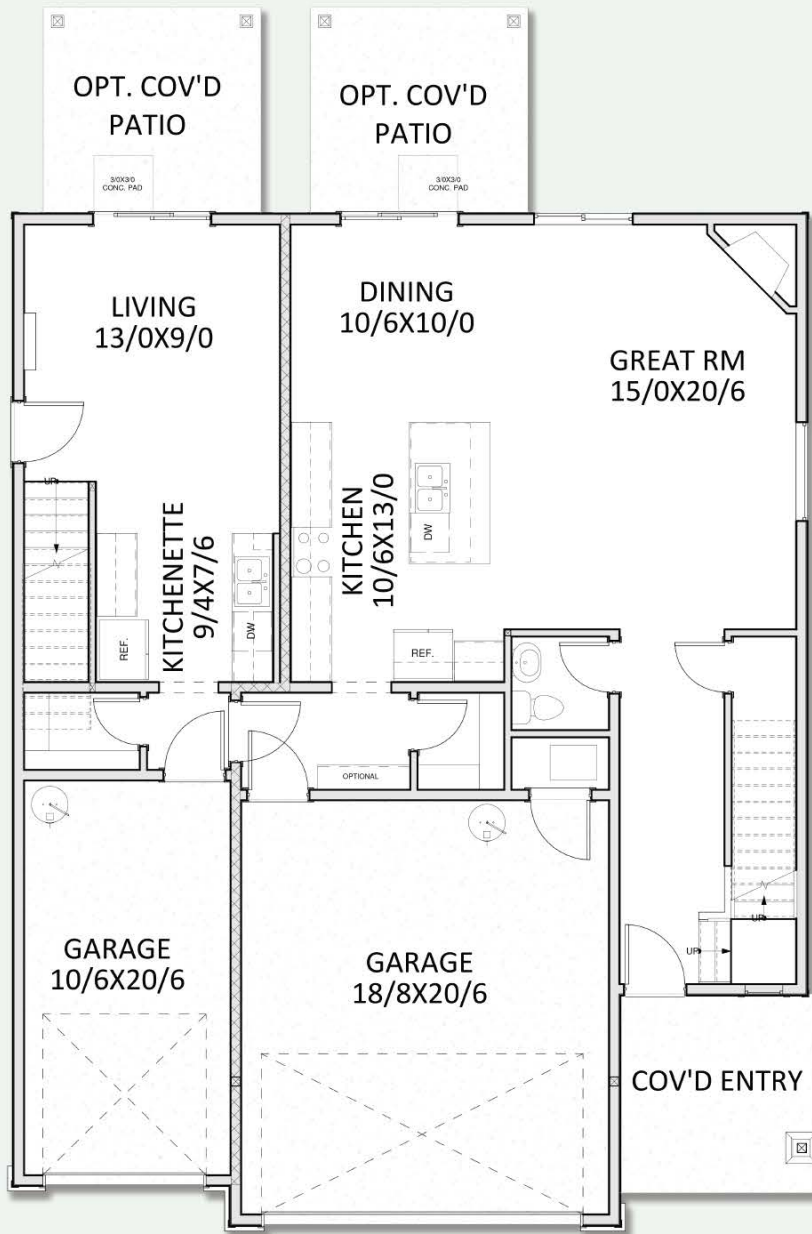

The 2879 Floor Plan.

HOLTHOMES
Built for the Pacific Northwest

Elevation A

Elevation C

SQUARE FEET:

2,879

STORIES:

2

BEDROOMS:

6

BATHS:

3.5

GARAGE CAPACITY:

3

FIND HOME: holthomes.com/floorplans

HOLTHOMES

Built for the Pacific Northwest

SQUARE FEET:

2,879

STORIES:

2

BEDROOMS:

6

BATHS:

3.5

GARAGE CAPACITY:

3

Floor plans are computer generated and actual construction may vary. Pricing, dimensions, exteriors and specifications are subject to change. Plans and finishes vary from one community to another. Ask your sales agent for more information.