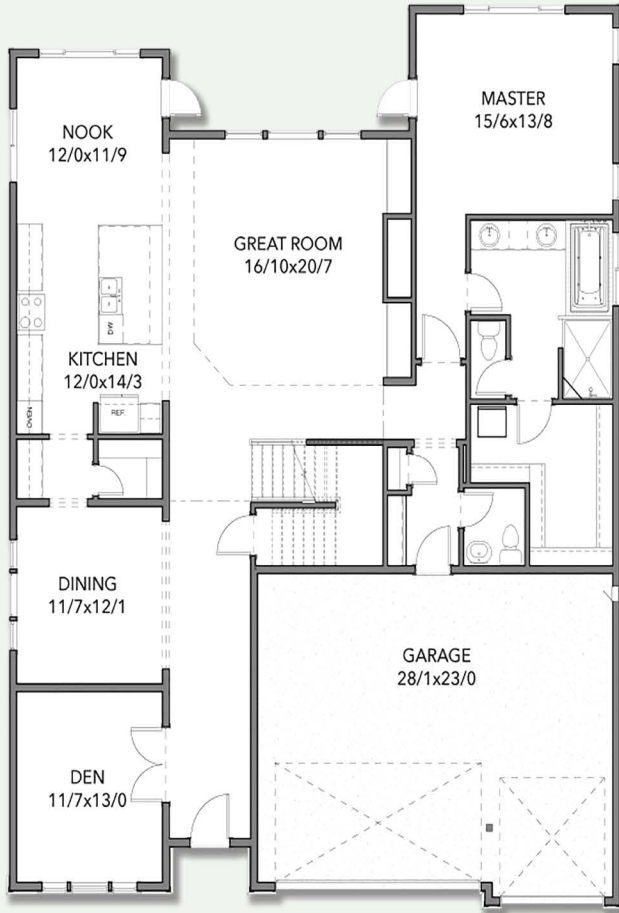

The 3297 Floor Plan.

HOLTHOMES
Built for the Pacific Northwest

Elevation A

Elevation B

SQUARE FEET:

3,297

STORIES:

2

BEDROOMS:

3-4

BATHS:

3.5

GARAGE CAPACITY:

3

FIND HOME: holthomes.com/floorplans

HOLT HOMES

Built for the Pacific Northwest

SQUARE FEET: **3,297**

STORIES: **2**

BEDROOMS: **3-4**

BATHS: **3.5**

GARAGE CAPACITY: **3**

*All floor plan specifications are subject to change without notice and should be verified with your Holt Representative prior to purchase.