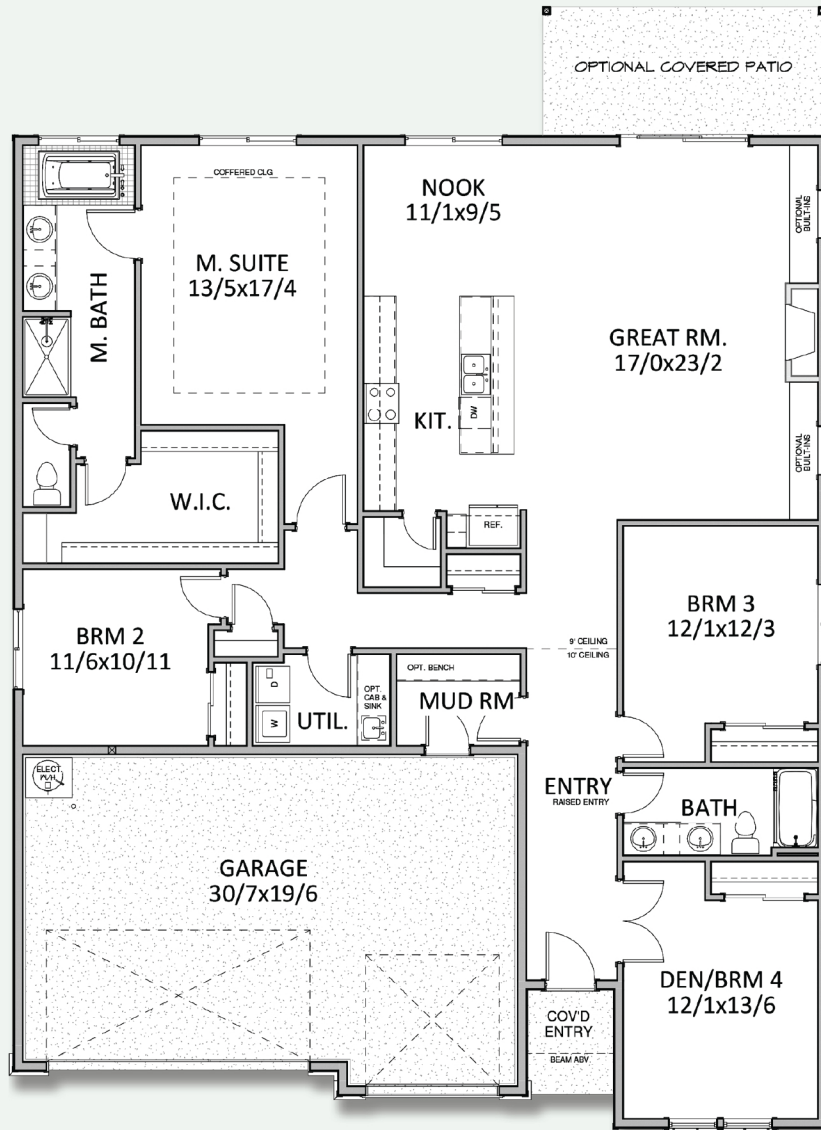

The 2286 Floor Plan.

HOLTHOMES
Built for the Pacific Northwest

Elevation A

Elevation B

SQUARE FEET:

2,286

STORIES:

1

BEDROOMS:

4

BATHS:

2

GARAGE CAPACITY:

3

FIND HOME: holthomes.com/floorplans

HOLT HOMES

Built for the Pacific Northwest

SQUARE FEET: **2,286**

STORIES: **1**

BEDROOMS: **4**

BATHS: **2**

GARAGE CAPACITY: **3**

*All floor plan specifications are subject to change without notice and should be verified with your Holt Representative prior to purchase.