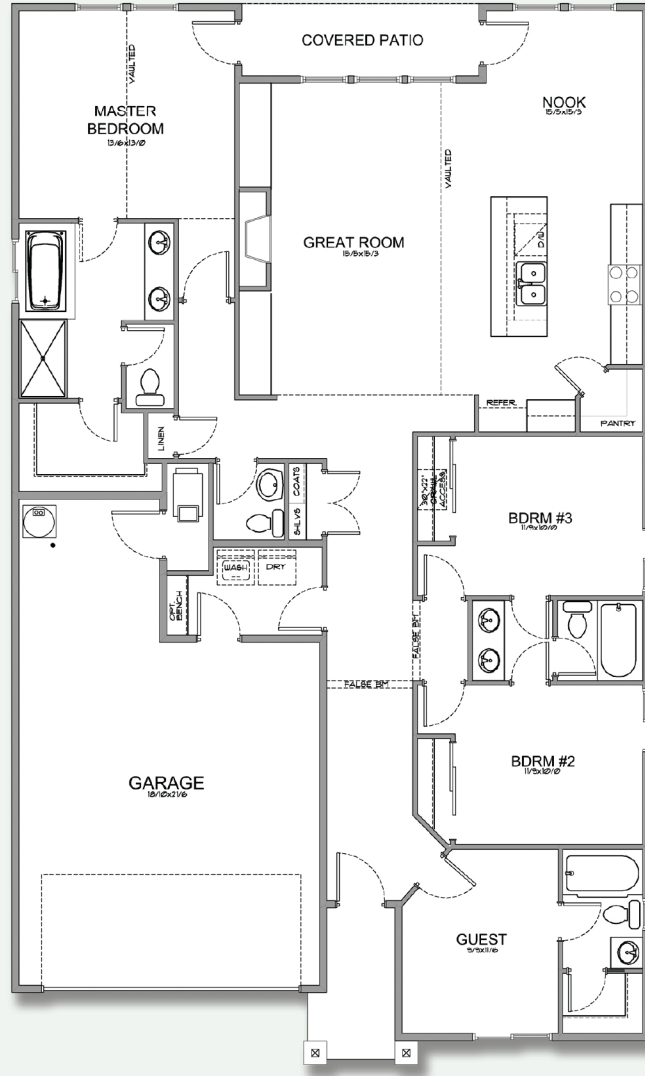

The 1930 Floor Plan.

HOLTHOMES
Built for the Pacific Northwest

Elevation A

Elevation B

SQUARE FEET:

1,930

STORIES:

1

BEDROOMS:

4

BATHS:

3.5

GARAGE CAPACITY:

2

FIND HOME: holthomes.com/floorplans

HOLTHOMES

Built for the Pacific Northwest

SQUARE FEET: **1,930**

STORIES: **1**

BEDROOMS: **4**

BATHS: **3.5**

GARAGE CAPACITY: **2**

*All floor plan specifications are subject to change without notice and should be verified with your Holt Representative prior to purchase.