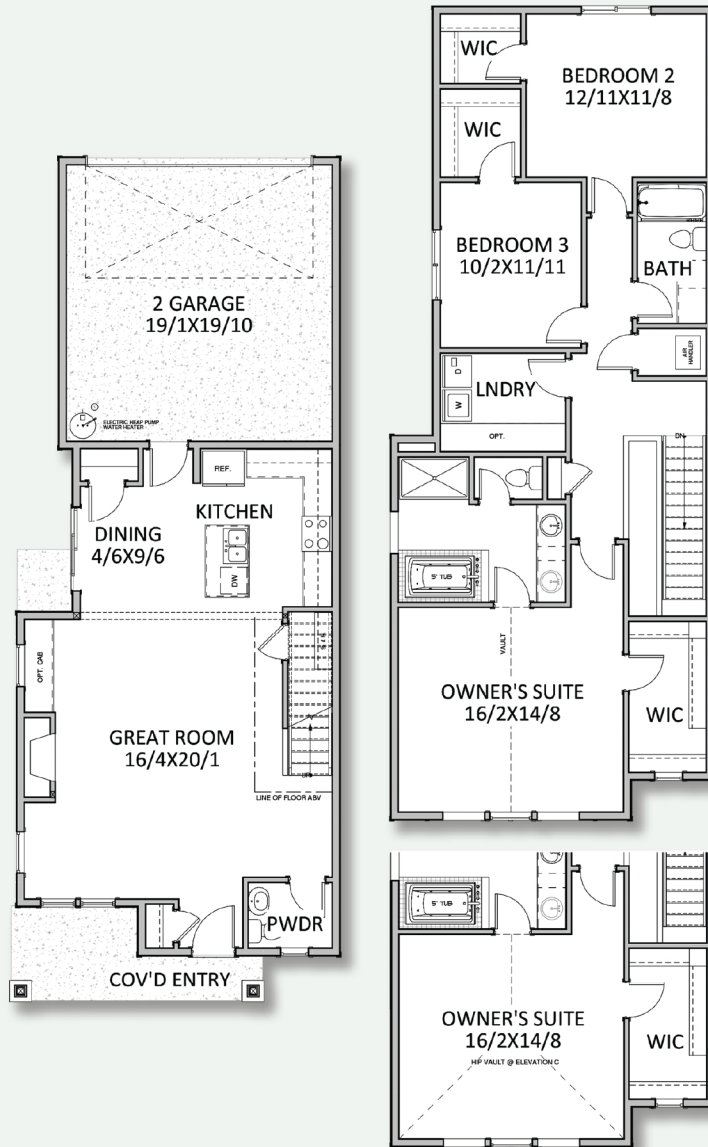

The 1912 Floor Plan.

HOLTHOMES
Built for the Pacific Northwest

Elevation A

Elevation B

Elevation C

SQUARE FEET:

1,912

STORIES:

2

BEDROOMS:

3

BATHS:

2.5

GARAGE CAPACITY:

2

FIND HOME: holthomes.com/floorplans

HOLT HOMES

Built for the Pacific Northwest

*Owner's Suite @ Elevation C

SQUARE FEET: **1,912**

STORIES: **2**

BEDROOMS: **3**

BATHS: **2.5**

GARAGE CAPACITY: **2**