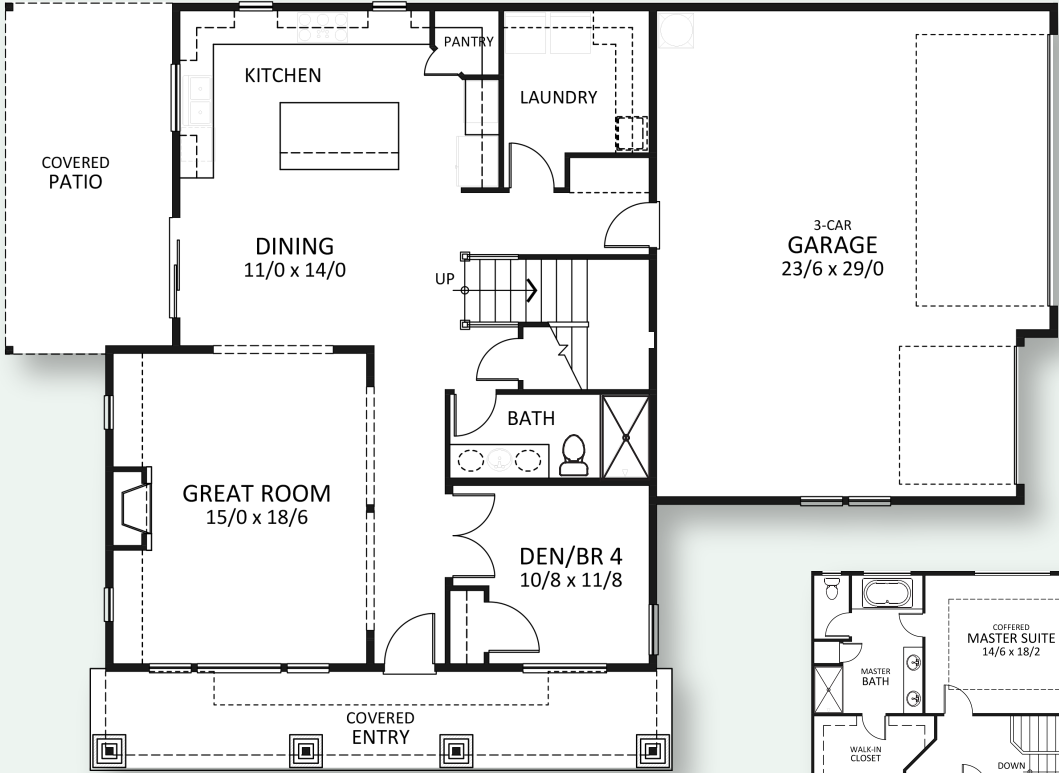

The 2506 Floor Plan.

HOLTHOMES
Built for the Pacific Northwest

SQUARE FEET:

2,506

STORIES:

2

BEDROOMS:

4

BATHS:

3

GARAGE CAPACITY:

3

FIND HOME: holthomes.com/floorplans

HOLTHOMES

Built for the Pacific Northwest

FIRST FLOOR

SECOND FLOOR

SQUARE FEET: **2,506**

STORIES: **2**

BEDROOMS: **4**

BATHS: **3**

GARAGE CAPACITY: **3**

Floor plans are computer generated and actual construction may vary. Pricing, dimensions, exteriors and specifications are subject to change. Plans and finishes vary from one community to another. Ask your sales agent for more information.