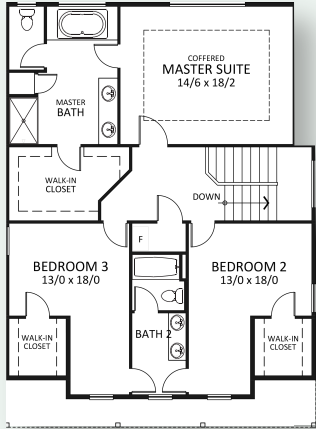

The 2506 Floor Plan.

HOLTHOMES
Built for the Pacific Northwest

SQUARE FEET:

2,506

STORIES:

2

BEDROOMS:

4

BATHS:

3

GARAGE CAPACITY:

3

FIND HOME: holthomes.com/floorplans

HOLTHOMES

Built for the Pacific Northwest

FIRST FLOOR

SECOND FLOOR

SQUARE FEET: **2,506**

STORIES: **2**

BEDROOMS: **4**

BATHS: **3**

GARAGE CAPACITY: **3**

Floor plans are computer generated and actual construction may vary. Pricing, dimensions, exteriors and specifications are subject to change. Plans and finishes vary from one community to another. Ask your sales agent for more information.