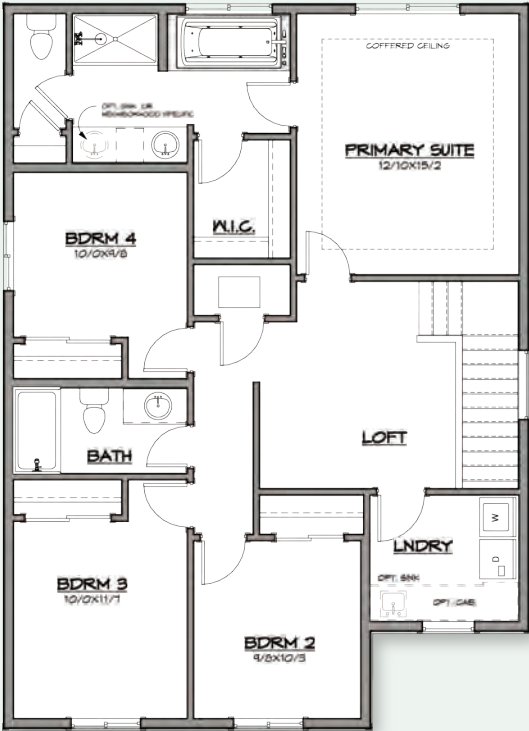

HOLTHOMES

Built for the Pacific Northwest

MAIN LEVEL

UPPER LEVEL

SQUARE FEET: **1,857**

STORIES: **2**

BEDROOMS: **3-4**

BATHS: **2.5**

GARAGE CAPACITY: **3**

Floor plans are computer generated and actual construction may vary. Pricing, dimensions, exteriors and specifications are subject to change. Plans and finishes vary from one community to another. Ask your sales agent for more information.

The 1857 Floor Plan.

HOLTHOMES
Built for the Pacific Northwest

Elevation A

Elevation B

Elevation C

SQUARE FEET:

1,857

STORIES:

2

BEDROOMS:

3-4

BATHS:

2.5

GARAGE CAPACITY:

3

FIND HOME: holthomes.com/floorplans