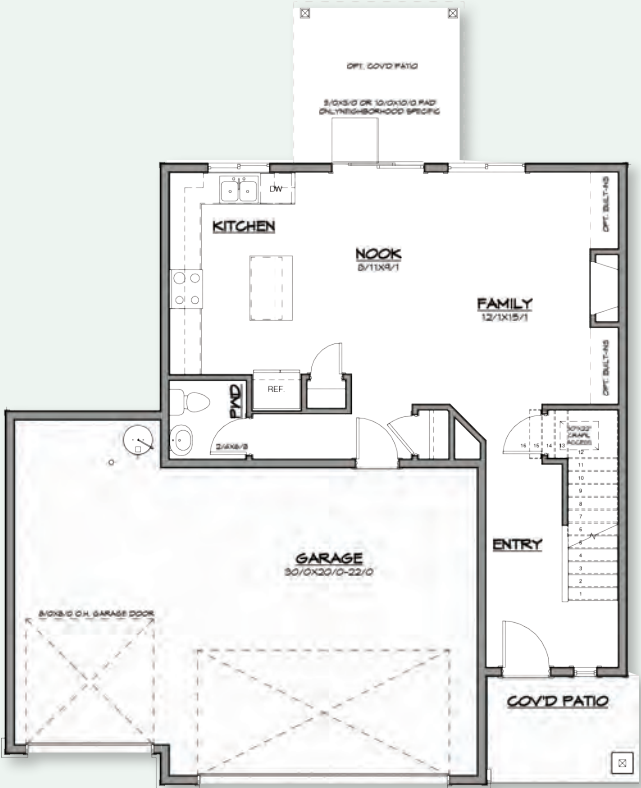

HOLTHOMES

Built for the Pacific Northwest

MAIN LEVEL

UPPER LEVEL

SQUARE FEET: **1,857**

STORIES: **2**

BEDROOMS: **3-4**

BATHS: **2.5**

GARAGE CAPACITY: **3**

Floor plans are computer generated and actual construction may vary. Pricing, dimensions, exteriors and specifications are subject to change. Plans and finishes vary from one community to another. Ask your sales agent for more information.

The 1857 Floor Plan.

HOLTHOMES
Built for the Pacific Northwest

Elevation A

Elevation B

Elevation C

SQUARE FEET:

1,857

STORIES: