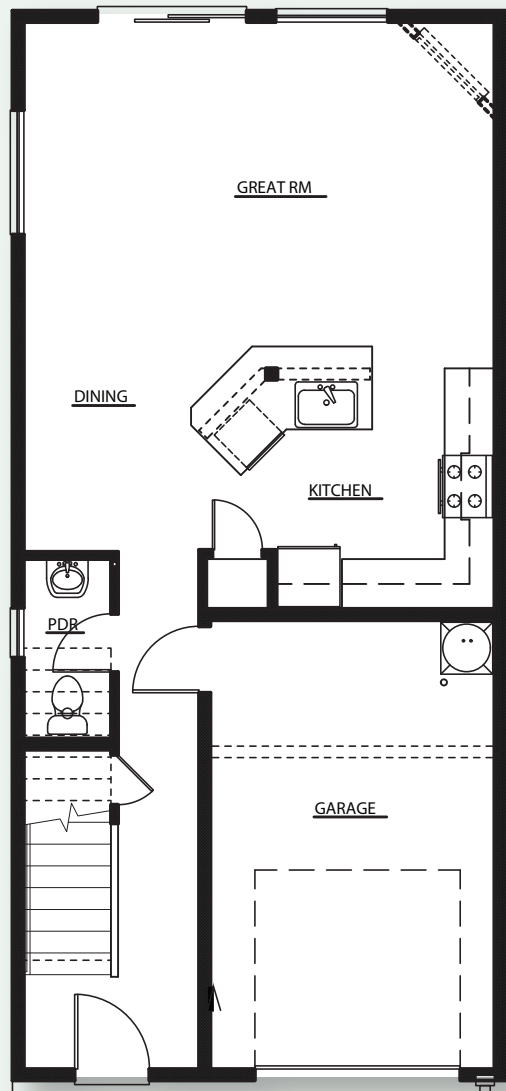

BATHS:

2.5

GARAGE CAPACITY:

1

FIND HOME: holthomes.com/floorplans

HOLTHOMES

Built for the Pacific Northwest

SQUARE FEET: **1,520**

STORIES: **2**

BEDROOMS: **3**

BATHS: **2.5**

GARAGE CAPACITY: **1**

FIRST FLOOR

SECOND FLOOR

Floor plans are computer generated and actual construction may vary. Pricing, dimensions, exteriors and specifications are subject to change. Plans and finishes vary from one community to another. Ask your sales agent for more information.