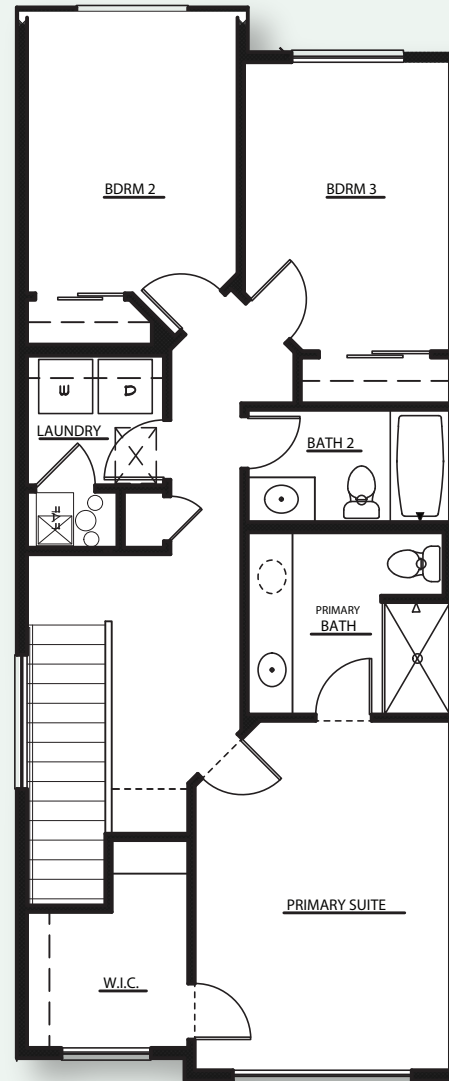

The 1520 Floor Plan.

HOLTHOMES
Built for the Pacific Northwest

SQUARE FEET:

1,520

STORIES:

2

BEDROOMS:

3

BATHS:

2.5

GARAGE CAPACITY:

1

FIND HOME: holthomes.com/floorplans

HOLTHOMES

Built for the Pacific Northwest

SQUARE FEET: **1,520**

STORIES: **2**

BEDROOMS: **3**

BATHS: **2.5**

GARAGE CAPACITY: **1**

FIRST FLOOR

SECOND FLOOR

Floor plans are computer generated and actual construction may vary. Pricing, dimensions, exteriors and specifications are subject to change. Plans and finishes vary from one community to another. Ask your sales agent for more information.

CCB: 133921
WAWI882ML

To learn more about this floor plan please visit our website holthomes.com/floorplans.