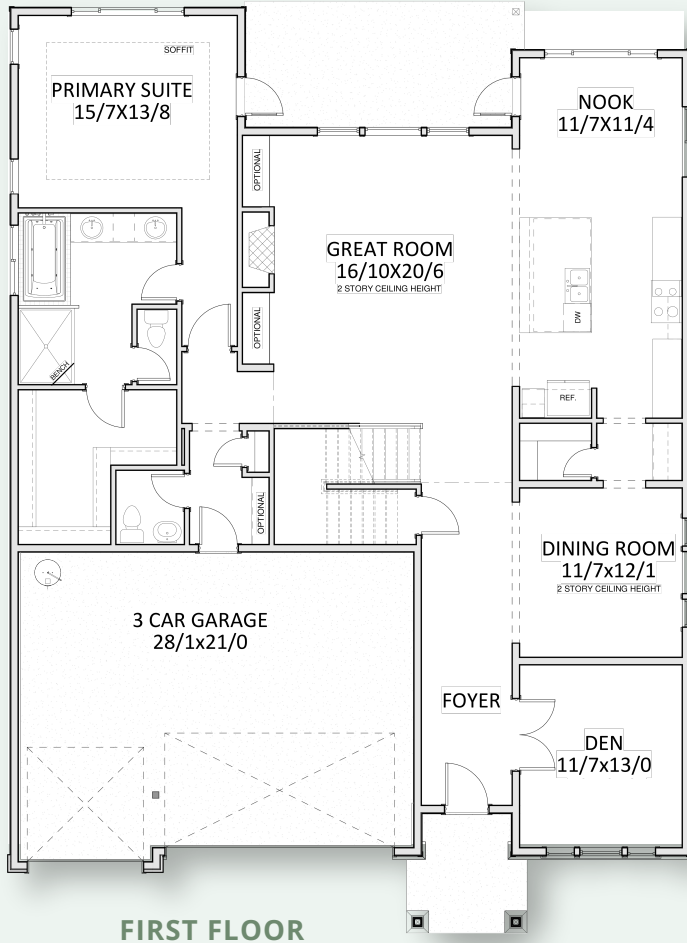

The 3297 Floor Plan.

HOLTHOMES
Built for the Pacific Northwest

Elevation A

Elevation B

SQUARE FEET:

3,297

STORIES:

2

BEDROOMS:

3-4

BATHS:

3.5

GARAGE CAPACITY:

3

FIND HOME: holthomes.com/floorplans

HOLT HOMES

Built for the Pacific Northwest

SQUARE FEET: **3,297**

STORIES: **2**

BEDROOMS: **3-4**

BATHS: **3.5**

GARAGE CAPACITY: **3**

Floor plans are computer generated and actual construction may vary. Pricing, dimensions, exteriors and specifications are subject to change. Plans and finishes vary from one community to another. Ask your sales agent for more information.