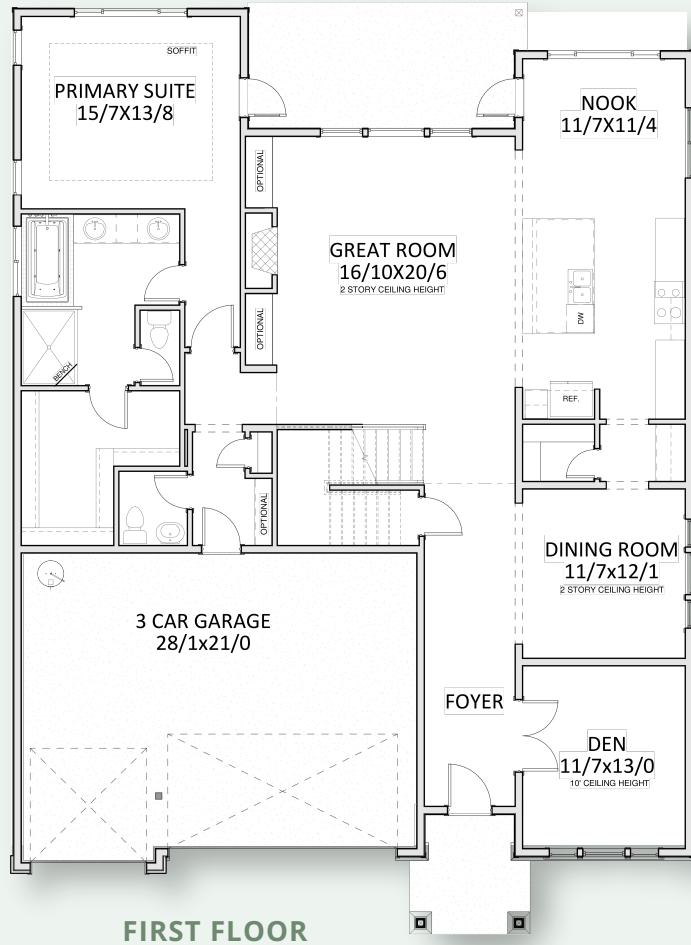

The 3297 Floor Plan.

HOLTHOMES
Built for the Pacific Northwest

Elevation A

Elevation B

SQUARE FEET:

3,297

STORIES:

2

BEDROOMS:

3-4

BATHS:

3.5

GARAGE CAPACITY:

3

FIND HOME: holthomes.com/floorplans

HOLT HOMES

Built for the Pacific Northwest

SQUARE FEET: **3,297**

STORIES: **2**

BEDROOMS: **3-4**

BATHS: **3.5**

GARAGE CAPACITY: **3**

Floor plans are computer generated and actual construction may vary. Pricing, dimensions, exteriors and specifications are subject to change. Plans and finishes vary from one community to another. Ask your sales agent for more information.