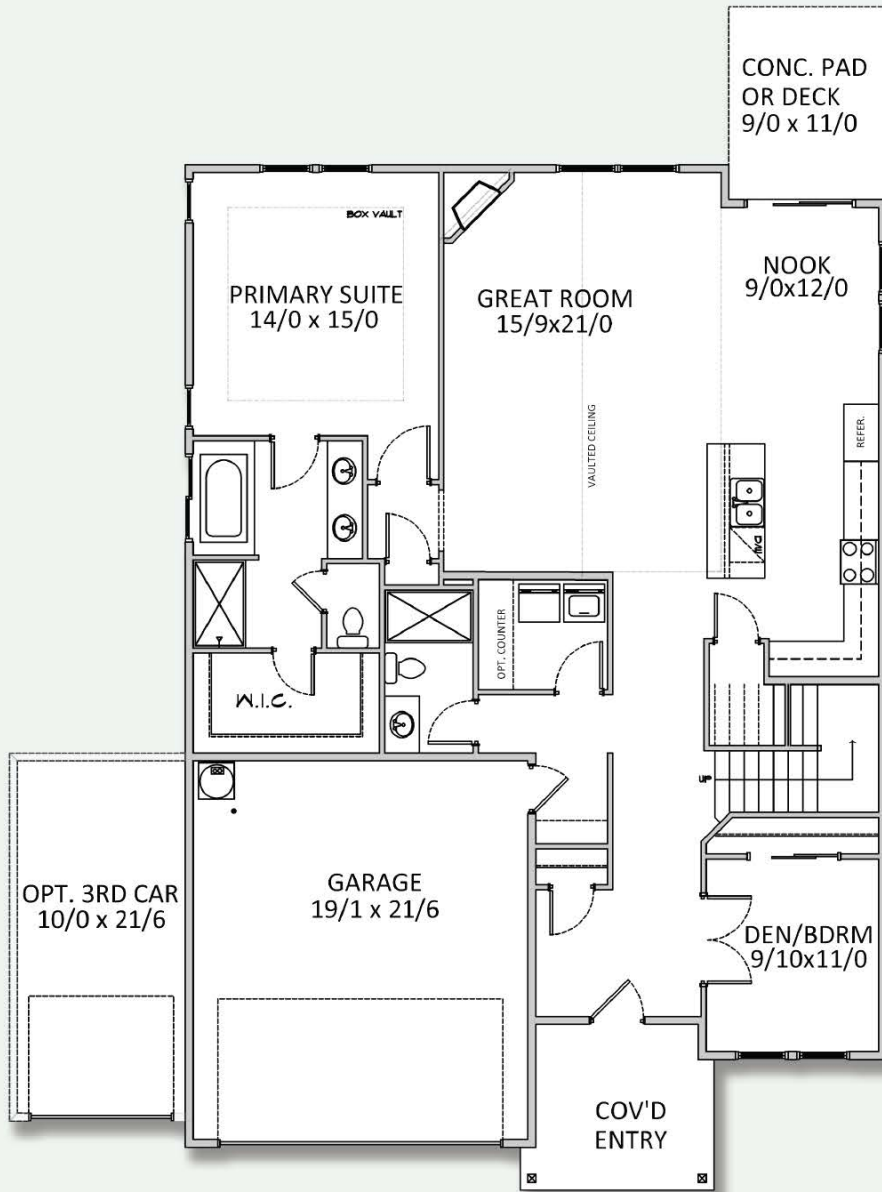

The 2260 Floor Plan.

HOLTHOMES
Built for the Pacific Northwest

Elevation A

Elevation B

Elevation C

SQUARE FEET:

2,260

STORIES:

2

BEDROOMS:

3-4

BATHS:

3

GARAGE CAPACITY:

3

FIND HOME: holthomes.com/floorplans

HOLTHOMES

Built for the Pacific Northwest

SQUARE FEET:

2,260

STORIES: **2**

BEDROOMS: **3-4**

BATHS: **3**

GARAGE CAPACITY: **3**