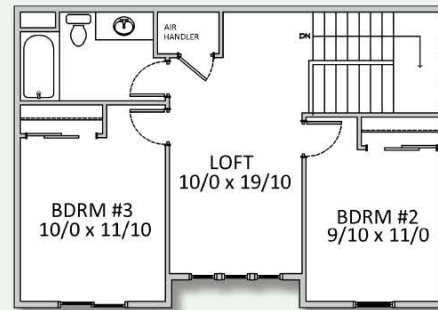

The 2260 Floor Plan.

HOLTHOMES
Built for the Pacific Northwest

Elevation A

Elevation B

Elevation C

SQUARE FEET:

2,260

STORIES:

2

BEDROOMS:

3-4

BATHS:

3

GARAGE CAPACITY:

3

FIND HOME: holthomes.com/floorplans

HOLTHOMES

Built for the Pacific Northwest

SQUARE FEET:

2,260

STORIES: **2**

BEDROOMS: **3-4**

BATHS: **3**

GARAGE CAPACITY: **3**