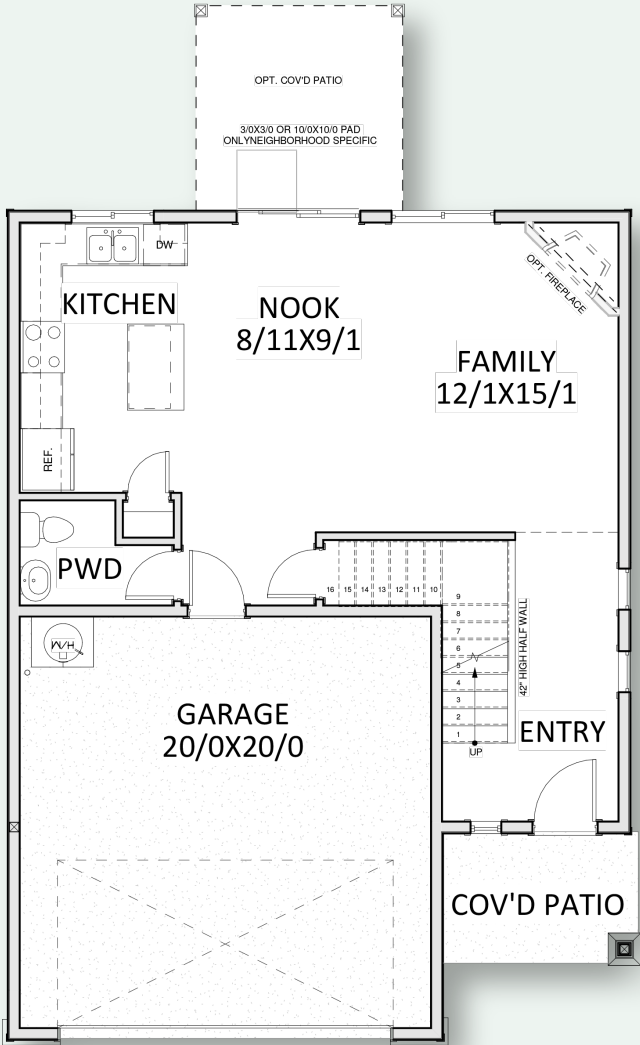

HOLTHOMES

Built for the Pacific Northwest

FIRST FLOOR

SECOND FLOOR

SQUARE FEET: **1,670**

STORIES: **2**

BEDROOMS: **3-4**

BATHS: **2.5**

GARAGE CAPACITY: **2**

Floor plans are computer generated and actual construction may vary. Pricing, dimensions, exteriors and specifications are subject to change. Plans and finishes vary from one community to another. Ask your sales agent for more information.