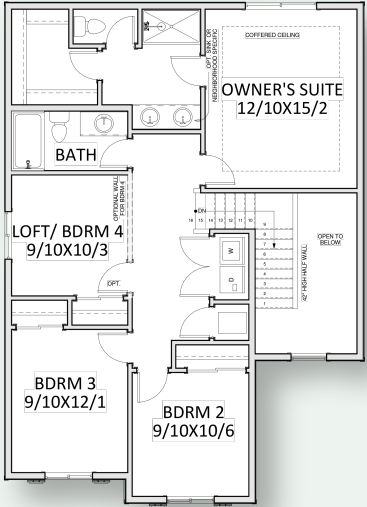

HOLTHOMES

Built for the Pacific Northwest

FIRST FLOOR

SECOND FLOOR

SQUARE FEET: **1,670**

STORIES: **2**

BEDROOMS: **3-4**

BATHS: **2.5**

GARAGE CAPACITY: **2**

Floor plans are computer generated and actual construction may vary. Pricing, dimensions, exteriors and specifications are subject to change. Plans and finishes vary from one community to another. Ask your sales agent for more information.

The 1670 Floor Plan.

HOLTHOMES
Built for the Pacific Northwest

SQUARE FEET: **1,670**

STORIES: **2**

BEDROOMS: **3-4**

BATHS: **2.5**

GARAGE CAPACITY: **2**

FIND HOME: holthomes.com/floorplans